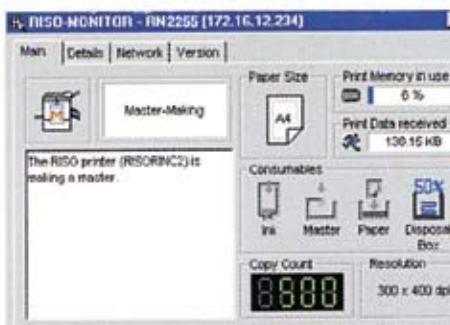

With the RN2255 attached to your PC or on your network, you can create documents from your PC and send them directly in digital form to the RN2255 for duplication. Beside the Riso monitoring software controls printing operations from desktop, display status such as paper sizes, masters warning and paper out. Job queuing means multiple network users can send work to the RN2255 at any time.

RN2255 Specifications

Processing	High-speed automatic digital scanning/ fully automatic, thermal screening duplicating system
Original Type	Book/Sheet/digital format
Original Size	Max. A3 (297x420mm) Min. Business Card (50x90mm)
Scanning Resolution	400 dpi
Print Speed	5 selectable print speeds. (60 to 130 sheets per minute)
Multi Up printing	(2, 4, 8 and 16 Up)
Paper Size	Max. 290x395mm Min. 90x140mm
Paper weight	46-210g/m²
Image Area	251x357mm
Reduction Parameters	4 selectable reductions 94%, 87%, 82% and 71%
Enlargement Parameters	3 selectable enlargements (141%, 122%, 116%)
Ink refill	Transparent cartridge of 1000cc
Zooming Parameters	50% to 200%
Built-in Computer Interface	RISORINC-2
Features	Enhanced large sized LCD Photo Processing mode Duo processing mode Dot-screening (4 patterns) Preventive Maintenance Indication
Mode	Bound Book processing Automatic Idle Scanning Contrast Adjustment (auto/manual) Auto Print Density Control Confidential mode Auto Power-off Memory Mode (Memory storage of frequently used settings) Programmed printing (Programmable print grouping) Master Auto Ejection Guide Initial Setting Customization Precision Stacking Tray
Optional Accessories	ADF V Colour Drum (Cylinder) Colours: black, red, bright red, yellow, blue, green, brown Job Separator III Key/Card Counter III RISORINC-NET-A Network Interface
Card	
Dimensions In use (wxdxh)	1,265 x 645 x 590 mm
Weight	Approx. 95 kg
Operation noise level	as low as 60 db
Power Supply	220 - 240 VAC, 50/60Hz
Specifications are subject to change without notice.	

Sole distributor of Risograph
Copy Printers in Malaysia

A Member of Galaxy
Group of Companies

GALAXY AUTOMATION SDN. BHD. (324090-U)

The Office Environment Solution Company

SHINING STAR TRADING SDN BHD (154868-M)

Global Business Park No. 8, Jalan 19/1, Section 19, 46300 Petaling Jaya, Selangor, Malaysia.

Tel : 603-7957 2530, 2454, 2401 Fax : 603-7957 2617

E-mail: ggoc@tm.net.my URL: www.galaxygroup.com.my

Shining Star Trading Sdn Bhd - Sarawak

Kuching Lot 8160, Section 64, Jalan Simpang Tiga, 93350 Kuching, Sarawak. P. O. Box 739, 93714 Kuching, Sarawak. Tel: 082-426688 Fax: 082-414718

Shining Star Trading Sdn Bhd - Sabah

MS ISO 9001:2000 REG. No. AR 2756