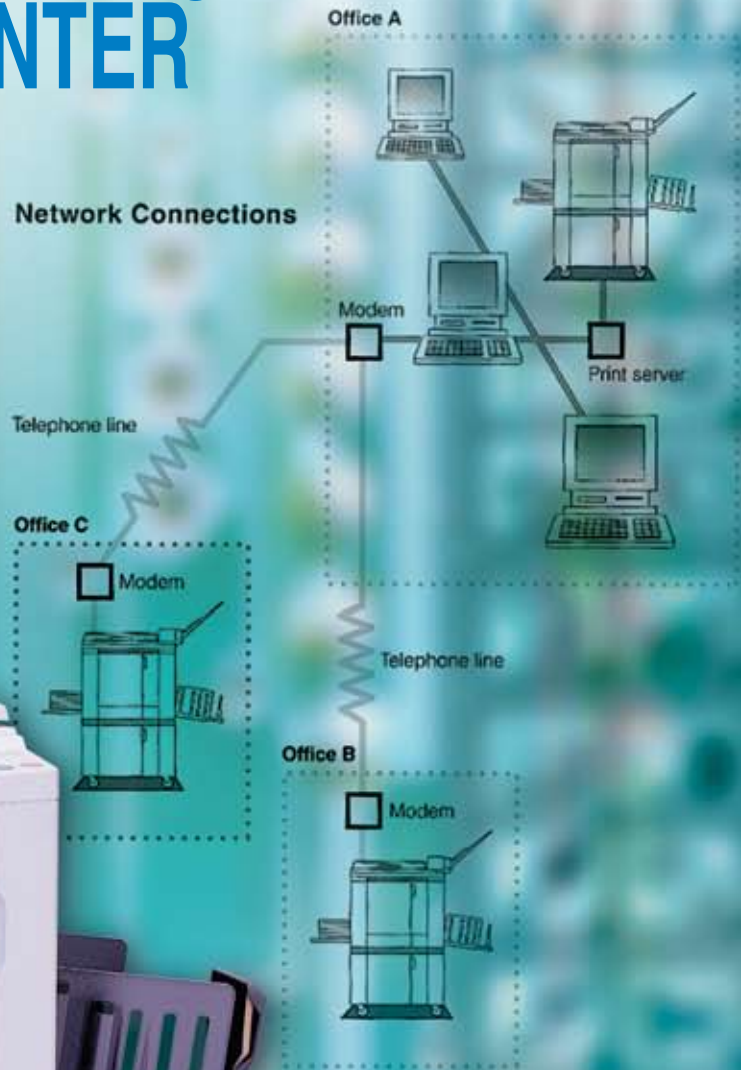

RISOGRAPH

RN2255

High Quality Digital Copy Printer

THE LOW-COST HEAVYDUTY NETWORK PRINTER

RN2255

Affordable high speed, high volume PC/Network printer

Enjoy world-beating Risograph speed, quality and versatility at a price that won't strain your budget. With the same ease of use as a copier and print speeds of up to 130 copies per minute, the RN series is the high-speed, low-cost answer to all your bulk printing needs. Superb quality is assured with 400dpi output, plus you get astonishing versatility from paper handling-including recycled paper-to multi-and spot-color printing. What's more, you can even specify PC or network connectivity when you order, or add it later as budget permits. Affordable speed, quality and versatility: all yours in full measure with the RN series, the low-cost way to boost your office productivity.

Easy-to-use versatility

Lay your original on the scanner, input the number of prints and press start: that's how easy it is. And that's just the beginning, because the RN2255 is not only as easy to use as a copier, it offers you a great deal more versatility. For example, you can add the power and immediacy of color to your documents simply by changing the print drum. And you also enjoy an enormous variety of paper sizes and weights, including card stock and recycled paper to give you an extra measure of versatility.

More valuable features

The long list of other valuable features includes 2-, 4-, 8- and 16-up printing allowing printing of multiple tickets, name cards, etc., at a single pass. A large LCD panel gives on-the-spot confirmation of operations. Heavy-duty sound-proofing keeps running noise to a minimum. And "auto sleep" function saves energy for lower running costs.